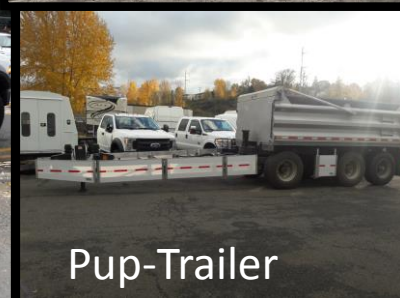

WALKER™ BLOCKER

The Truck Side Guard Specialist

www.walkerblocker.com

FLEET EVALUATIONS

Fleet Evaluations Made Easy --- Including Onsite Installation

Considering Side Guards for your fleet or your Insurance company is mandating side guards? We are here to help! We will come to you and evaluate your fleet for side guards. Our evaluations are comprehensive and done by side guard experts.

Onsite Installation

We understand that upfitting can be very difficult to schedule especially with a fleet that is constantly in use.

- We offer onsite installation
- We will come in after normal business hours and work through the night so that your fleet doesn't have to Stop!
- Our installers are professional

Call Us Today! 1-800-733-7450 or email info@walkerblocker.com

We service the United States and Canada

- Meet all Volpe Specifications
- Exceed Load Test 660lbs
- Easy to install
- Adjustable arms
- Custom extrusion
- Standard Kits
- Extension Kits
- Custom Kits
- Light weight
- Blocker opens to 90 degree
- Replacement parts
- Retrofit for any truck type

The WALKER BLOCKER SIDE GUARDS will fit any Type of truck!!!

Box Van

Refuse

Flatbed

F-Series

Pup-Tracker

Cement