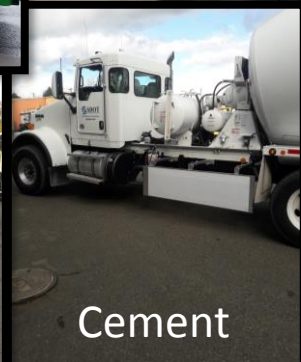

The WALKER BLOCKER SIDE GUARDS will fit any Type of truck!!!

Box Van

Refuse

Flatbed

F-Series

Pup-Tracker

Cement